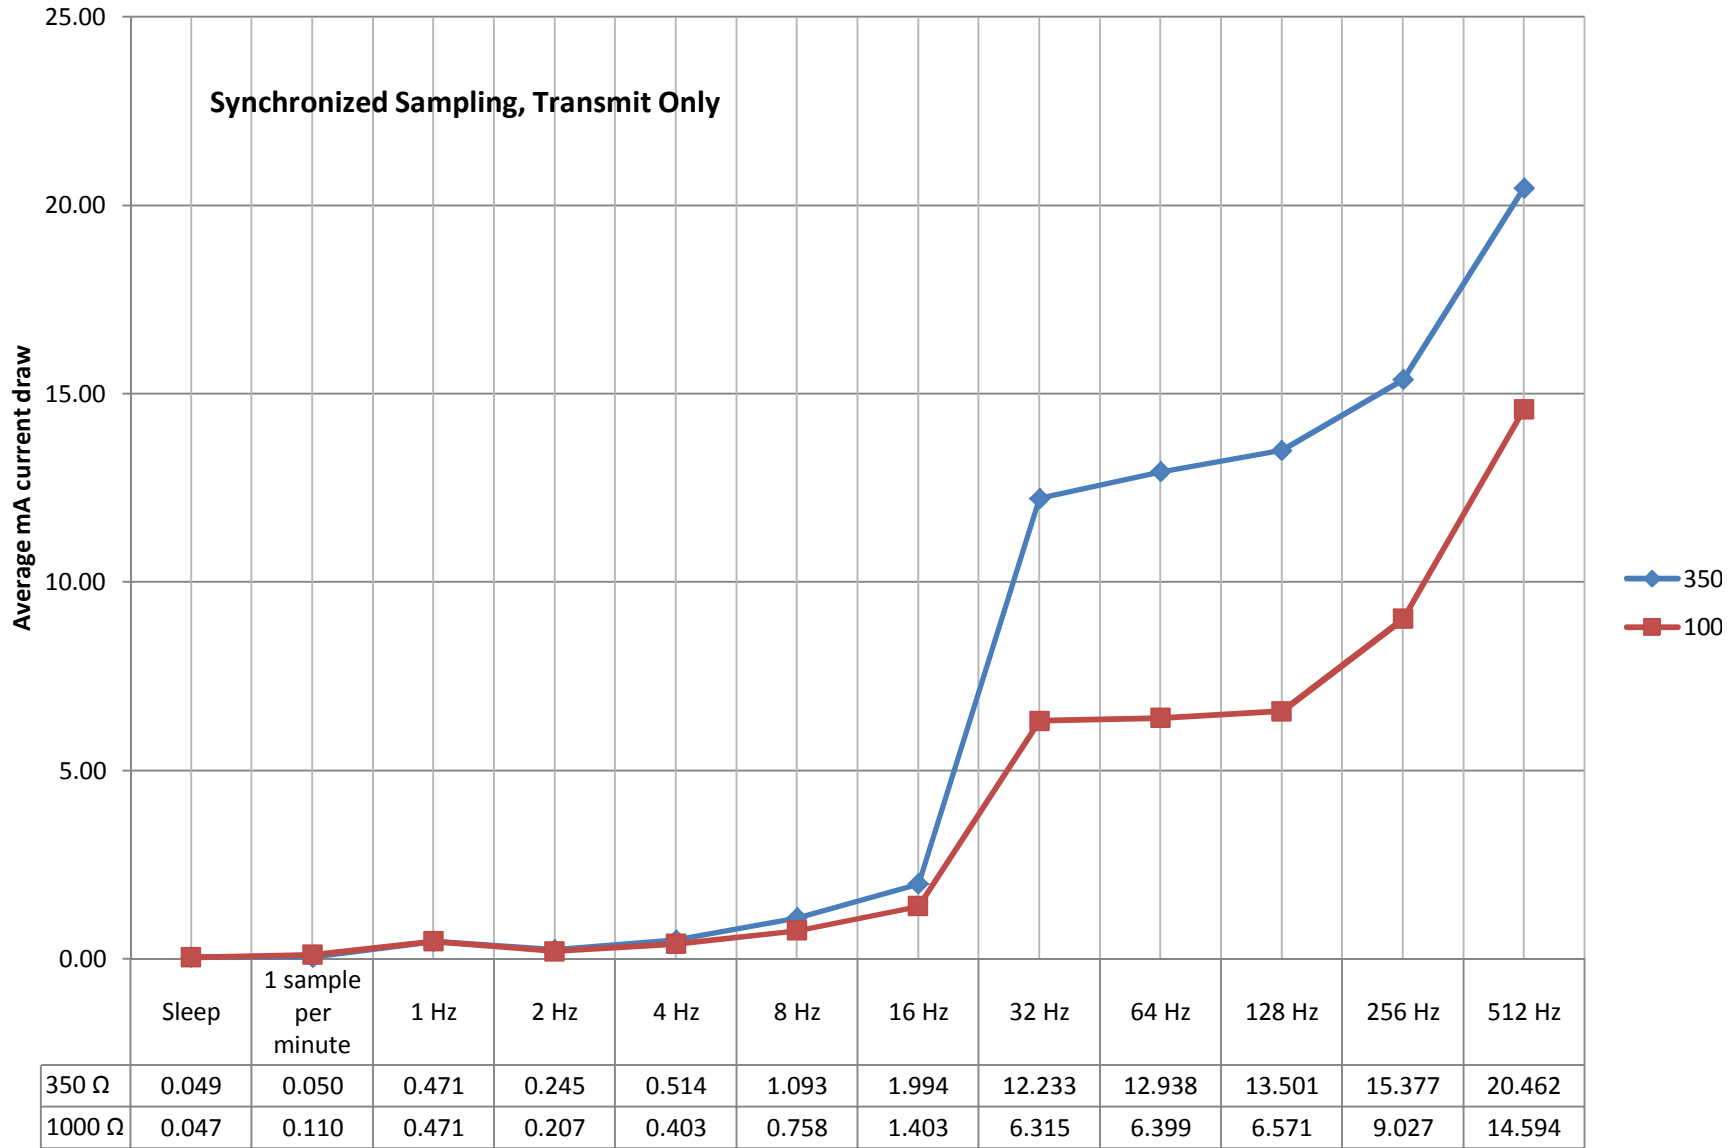

SG-Link LXRS v8.0

Synchronized Sampling, Transmit Only

Sample Rate

1 Ω

10 Ω